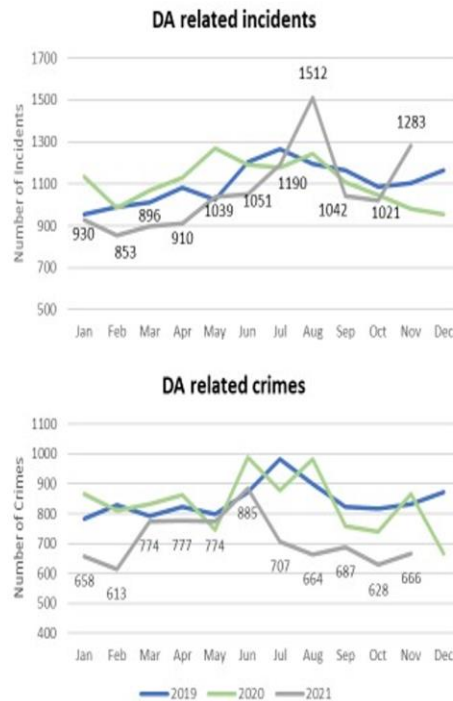

ANNEX 11 (Domestic Abuse):

Extract from Surrey’s Domestic Abuse Annual Report 2020-2021, displaying data from Surrey Police on the number of contacts to Surrey’s Domestic Abuse helpline. The data indicates the number of Domestic Abuse related incidents and crimes in 2020-2021. Although there has been a slight decline in Domestic Abuse crimes and incidents, 14% of all recorded crimes in Surrey were classified as Domestic Abuse related.

Police Data

Year Ending March 2021*:

- 18% of all recorded crimes were classified as DA related in England and Wales
- 14% of all recorded crimes were classified as DA related in Surrey
- There were 32 arrests per 100 DA related crimes in England and Wales
- There were 42 arrests per 100 DA related crimes in Surrey

Surrey Police Data

Between Dec 2020 and Nov 2021

- The number of DA related incidents recorded by Surrey Police fell below levels seen for the same level the same period the previous year with the exception of June and November 2021 which had an increase of 22% and 31% respectively.
- The number of DA related crimes was generally lower than the previous year, and the number of crimes per month fell from June 2021